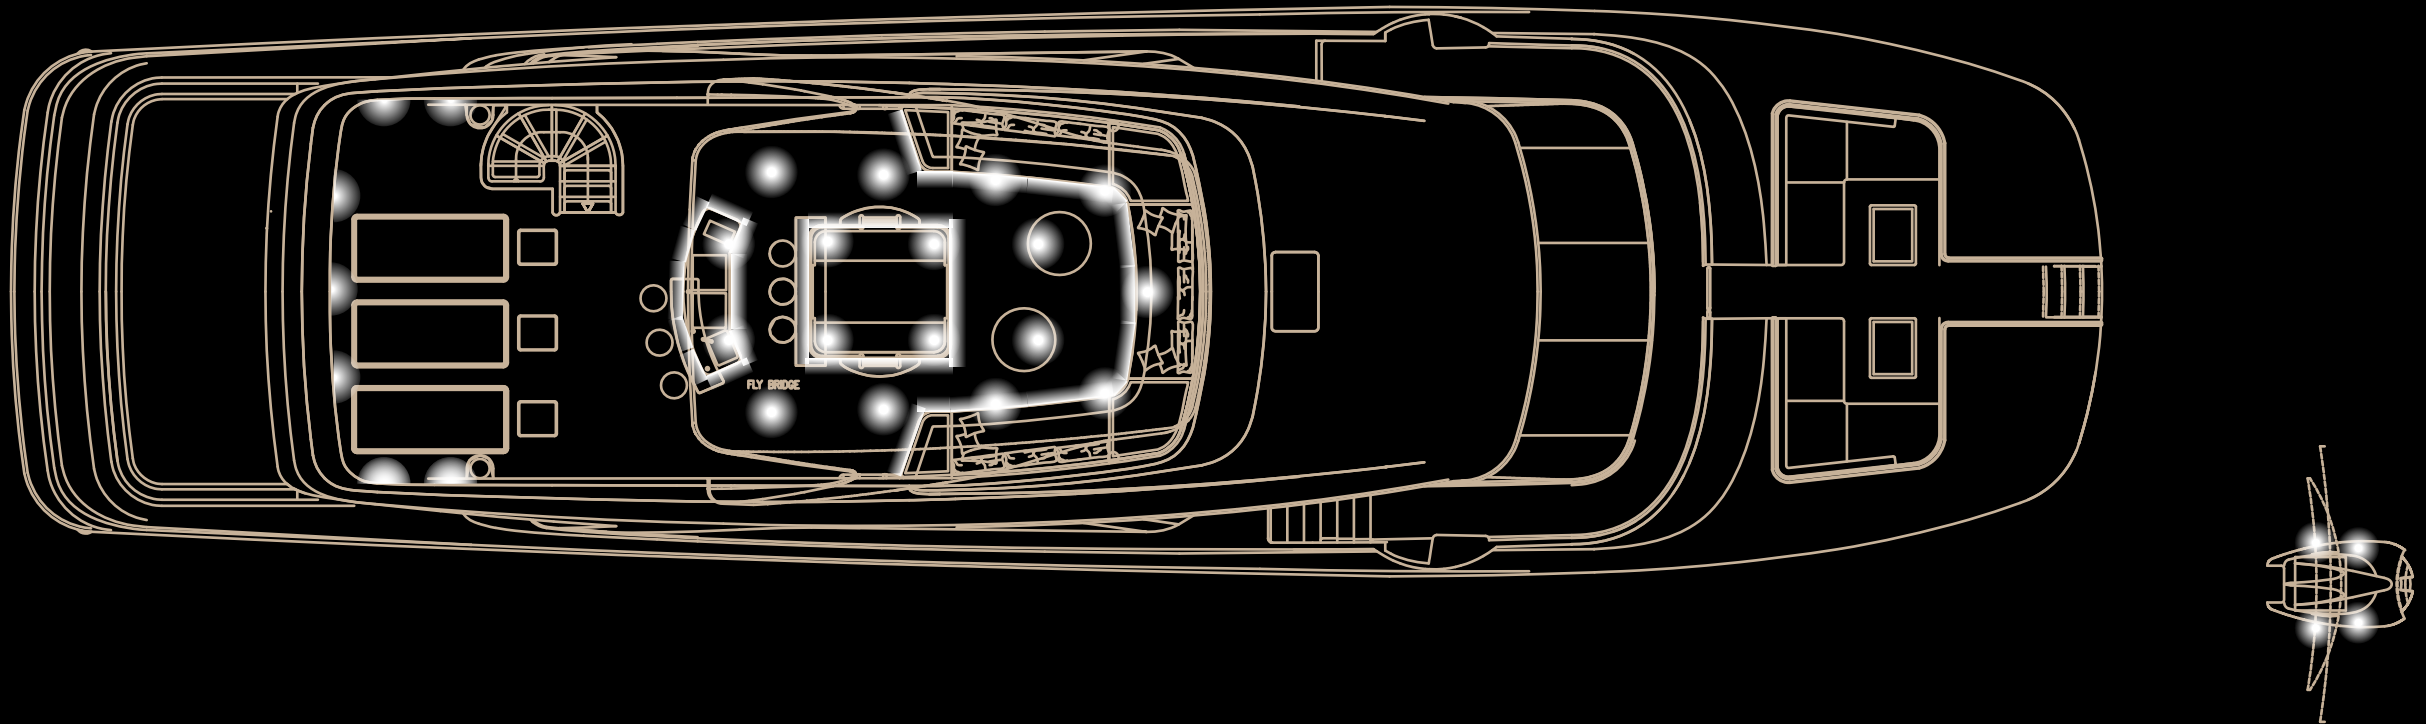

2014 : 02 : 13

External Lights - Flybridge

09 : 32 : 06

Hardtop Ceiling 1

ON

Hardtop Ceiling 2

ON

Mast Aesthetic Lights

ON

Courtesy Aft

ON

Courtesy Hardtop

ON

Menu

Alarms