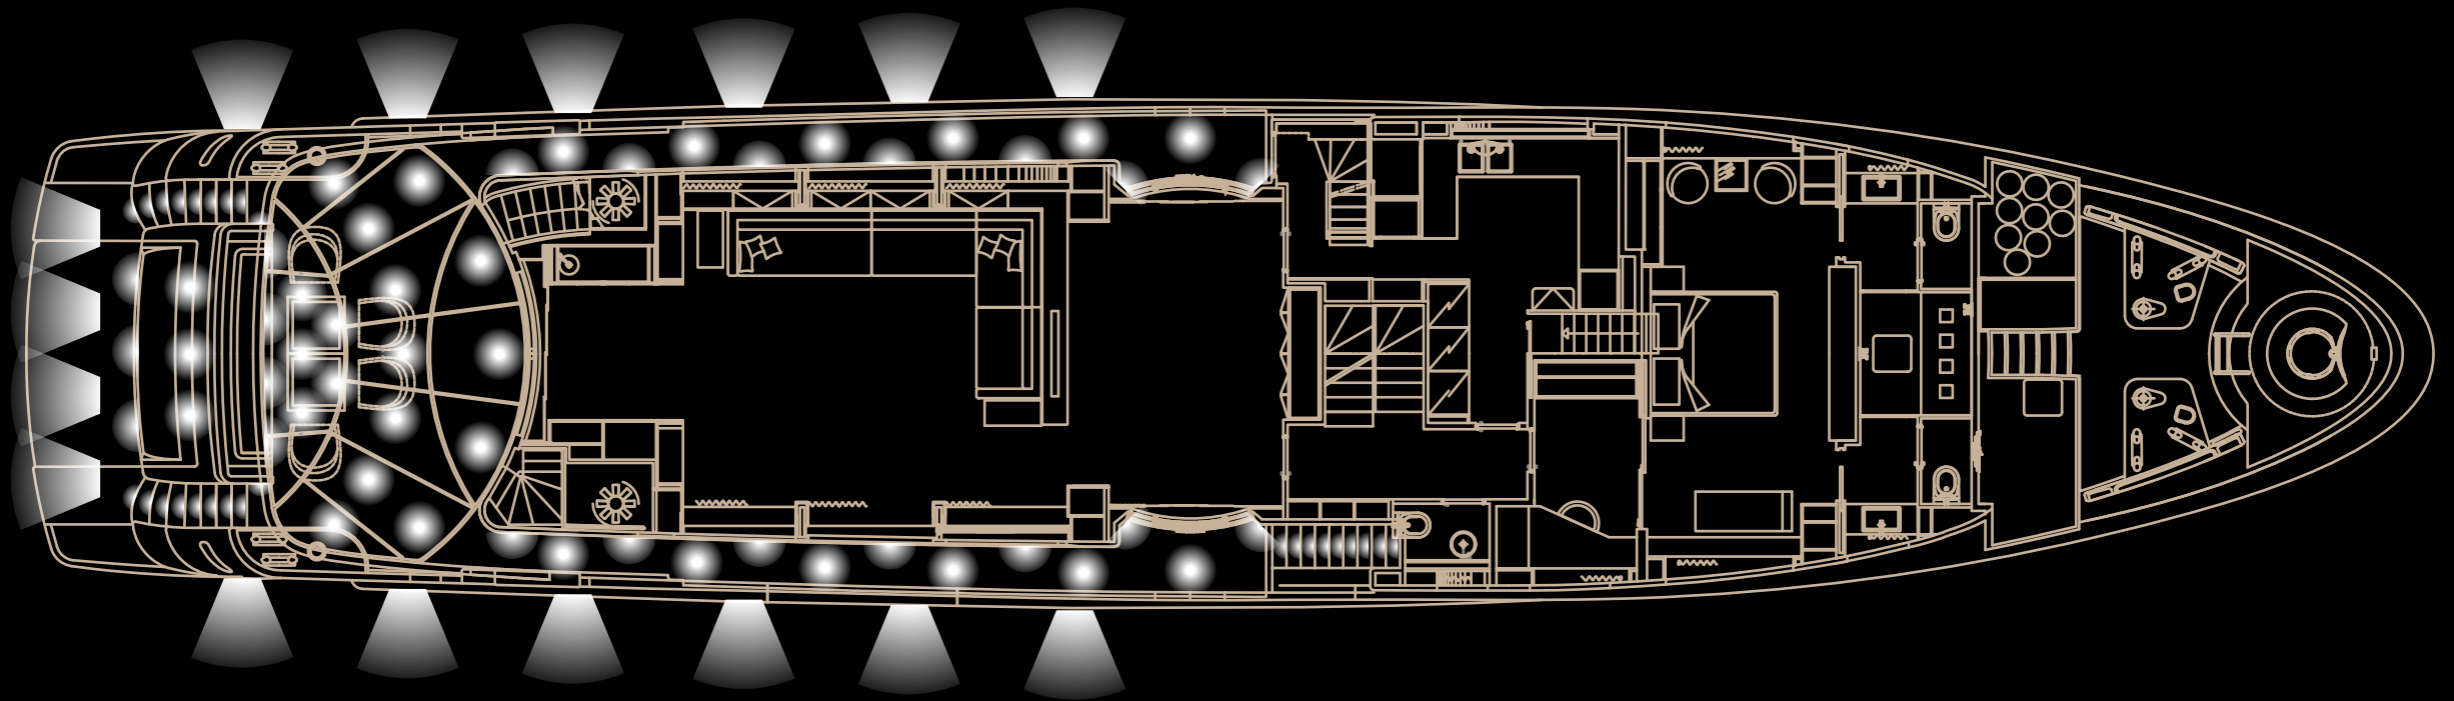

2014 : 02 : 13

External Lights - Main Deck

09 : 32 : 06

Aft Internal Hatch

ON

Cockpit Ceiling 1

ON

Cockpit Ceiling 2

ON

Cockpit Ceiling 3

ON

Side Corridors Ceiling

ON

Aft Hatch - Aft Steps

ON

Courtesy Side Corridors

ON

Steps To Upper Deck

ON

Aft Underwater Lights

ON

Side Underwater Lights

ON

Menu