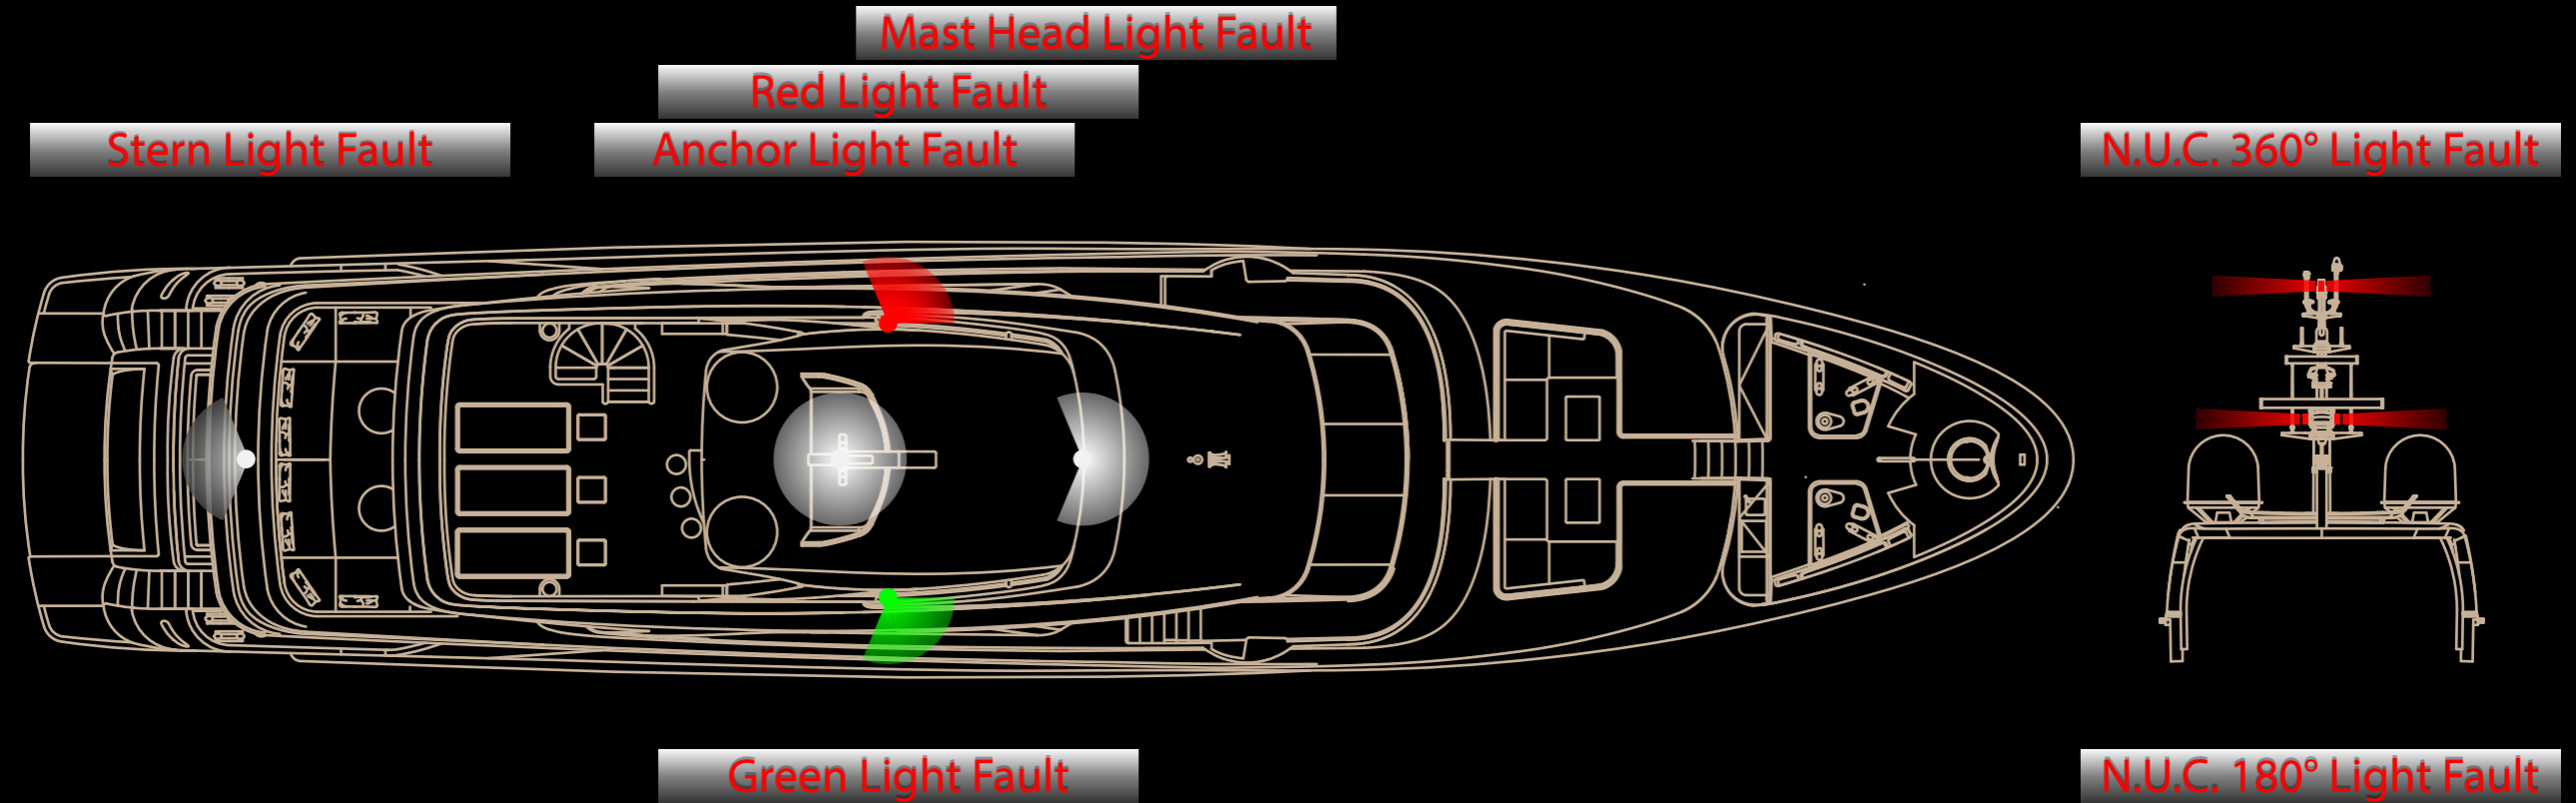

2014 : 02 : 13

Navigation Lights

09 : 32 : 06

Navigation Lights

Control Disabled

ON

Anchor Lights

Control Disabled

ON

Not Under Command Lights

Control Disabled

ON

Menu

Alarms